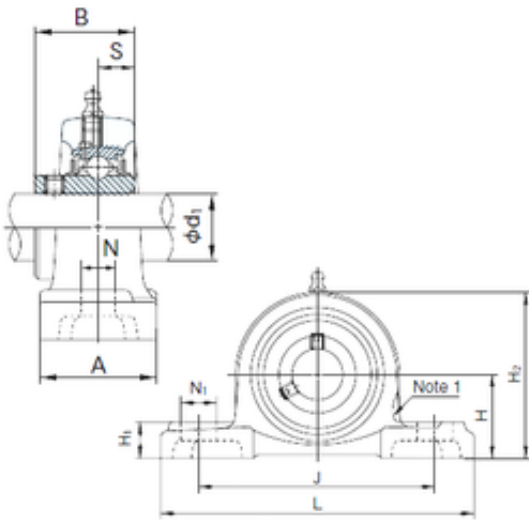

NTN BEARING-BOWER CORP.

UCP208 Bearing 2D drawings and 3D CAD models

NTN/NSK/SKF/Timken/NACHI Ball
Bearing/Pillow Block Bearing UCP208
UCP209 UCP210 UCP211 UCP212

Bearing No. UCP208

Bore Diameter	40 mm
Width	49.2 mm
d	40 mm
A	54 mm
B	49.2 mm
H	49.2 mm
H1	19 mm
H2	100 mm
J	137 mm
L	184 mm
N	17 mm
N1	25 mm
S	19 mm
Bolt (G)	M14
Category	Bearings
Inventory	0.0
Manufacturer Name	NACHI
Minimum Buy Quantity	N/A
Weight / Kilogram	0
Product Group	M06110