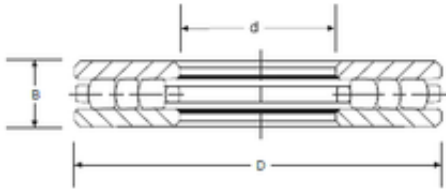

### SIGMA RT-773 thrust roller bearings

Bearing No. RT-773

Bore Diameter	609,6 mm
d	609,6 mm
B	139,7 mm
D1	863,6 mm

RT-773 Bearing 2D drawings and 3D CAD models