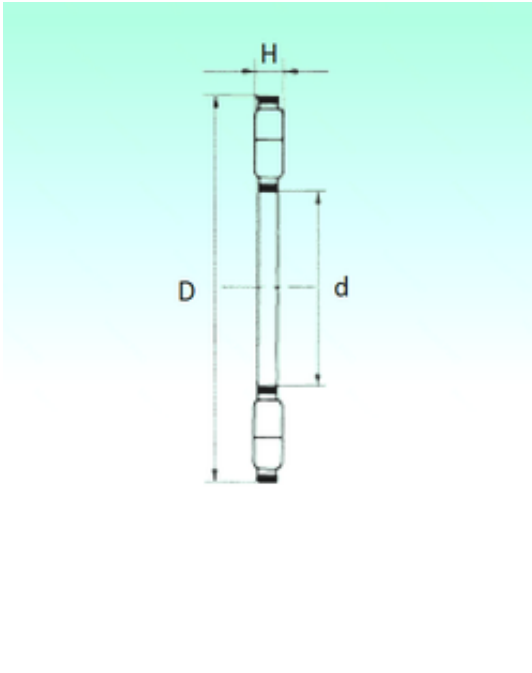

NTN BEARING-BOWER CORP.

K89326-M Bearing 2D drawings and 3D CAD models

NBS K89326-M thrust roller bearings

Bearing No. K89326-M

Bore Diameter	130 mm
Outer Diameter	225 mm
d	130 mm
D	225 mm
Dw	18 mm
Weight	1,91 Kg
Basic dynamic load rating (C)	709,6 kN
Basic static load rating (C0)	2697,9 kN