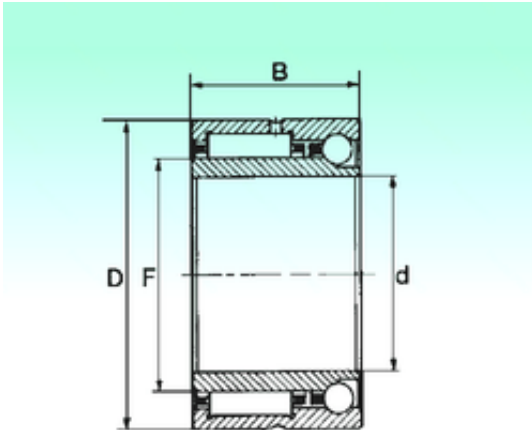

NTN BEARING-BOWER CORP.

50 mm x 72 mm x 30 mm NBS NKIA 5910
complex bearings

Bearing No. NKIA 5910

Size	50x72x30 mm
Bore Diameter	50 mm
Outer Diameter	72 mm
Width	30 mm
d	50 mm
F	58 mm
D	72 mm
B	30 mm
C	30 mm
Weight	0,38 Kg
Dynamic load rating radial (C)	44,65 kN
Dynamic load rating axial (C)	7,695 kN
Static load rating radial (C0)	76 kN
Static load rating axial (C0)	15,105 kN

NKIA 5910 Bearing 2D drawings and 3D CAD models