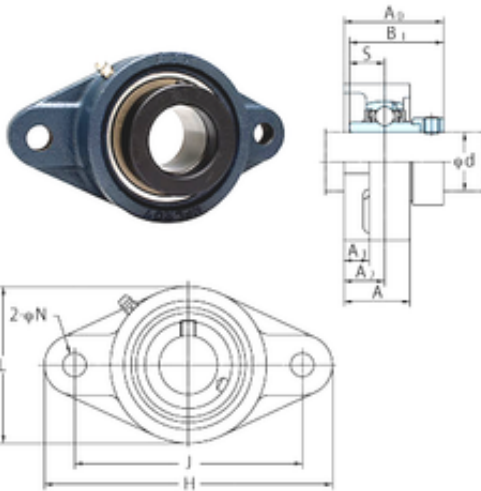

NTN BEARING-BOWER CORP.

NANFL209 Bearing 2D drawings and 3D CAD models

FYH NANFL209 bearing units

Bearing No. NANFL209

Bore Diameter	45 mm
d	45 mm
A0	58,9 mm
A	40 mm
A1	14 mm
B1	56,3 mm
H	188 mm
J	148,4 mm
L	108 mm
N	15 mm
S	21,4 mm
Bolt (G)	1/2
A2	24 mm
Weight	2,3 Kg
Basic dynamic load rating (C)	34,1 kN
Basic static load rating (C0)	21,3 kN
Category	Mounted Units & Inserts
Inventory	0.0
Manufacturer Name	FYH BEARING UNITS
Minimum Buy Quantity	N/A
Weight / Kilogram	0
Product Group	M06110