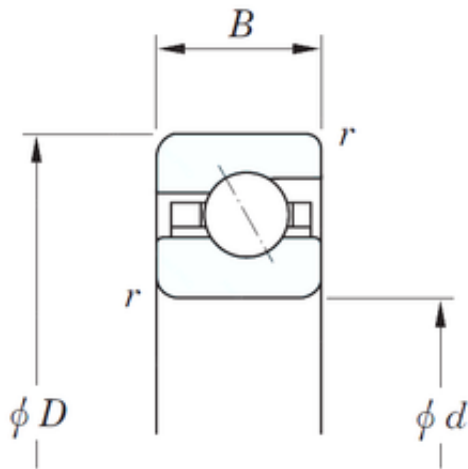

NTN BEARING-BOWER CORP.

190,5 mm x 209,55 mm x 9,525 mm KOYO
KCA075 angular contact ball bearings

Bearing No. KCA075

Size	190.5x209.55x9.525 mm
Bore Diameter	190,5 mm
Outer Diameter	209,55 mm
Width	9,525 mm
d	190,5 mm
D	209,55 mm
B	9,525 mm
C	9,525 mm
r	1 mm
Weight	0,354 Kg
Basic dynamic load rating (C)	14 kN
Bearing No.	KCA075
r(min)	1
Cr	14.0
C0r	26.5
Mass(kg)	0.354

KCA075 Bearing 2D drawings and 3D CAD models